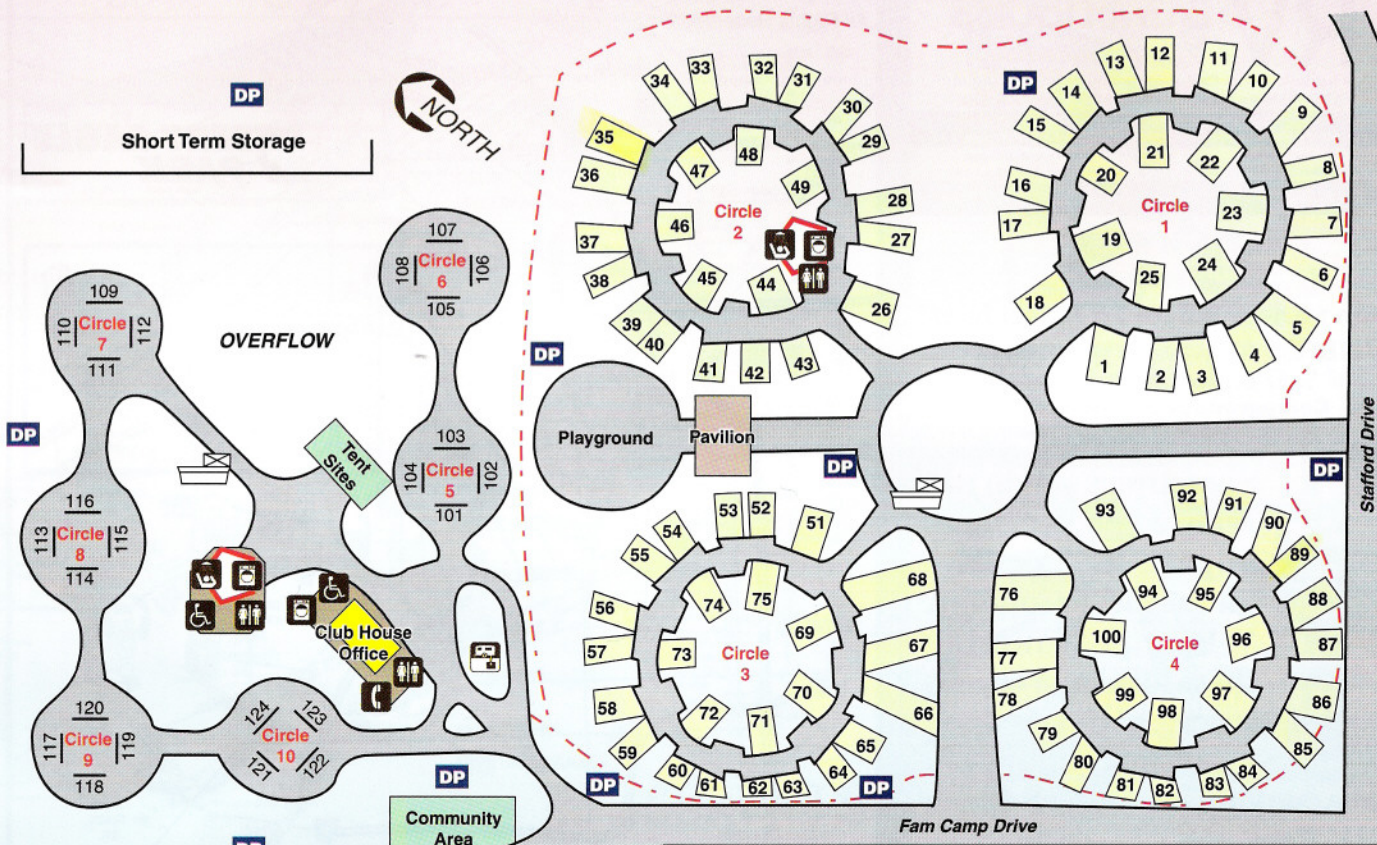

DESERT EAGLE RV PARK

4907 Fam Camp Drive
Las Vegas, NV 89115
Clark County

Your Site #

(702) 643-3060
(702) 643-3702 FAX

Email: rvpark@nellisservices.com

Check Out Time 1000

Website: www.nellis.af.mil/information/famcamp.htm

Legend			
	Dumpster		Handicapped Accessible
	Restrooms		Dump Station
	Doggie Pots		Showers/Laundry
	Phone		Walking Trail

FREQUENT CAMPER KITS SOLD HERE

Facilities:

- 147 Total sites available. 115 sites are full hookup (sewer) and 32 are partial hookups (water & electric). 6 grass tent spaces. Desert area for RV overflow. Storage sites are also available.
- Office Hours: Monday-Friday 0800-2100, weekends 0900-2000.
- Host always on duty.
- Laundry open 24 hours.
- Wi-Fi available throughout the park.